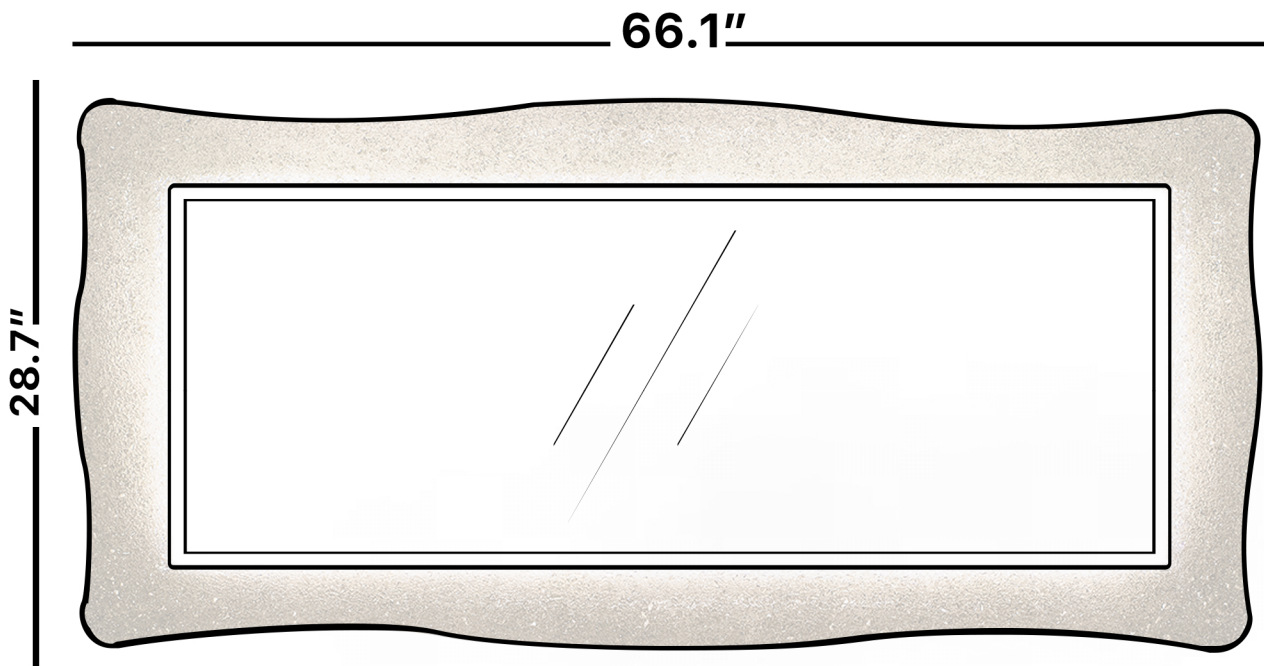

LUCENT

Model: Lucent Double

Category: Mirror

Material: Crystal

Dimensions: 66.1"(L) x 28.7"(H)

Description: Luxury LED lighted crystal bathroom mirror in sand finish

*Numbers are in inches